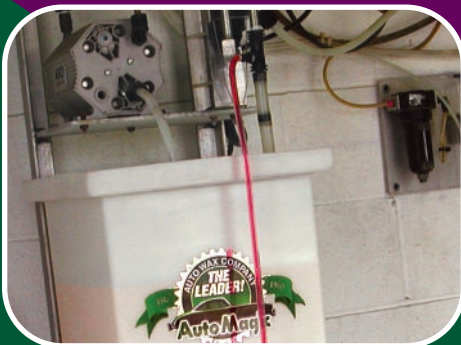

Auto Magic

Reconditioning Professional's #1 Choice®

SOAPS & DEGREASERS

NEW!

Size: 5 Gal, 55 Gal

Cherry Bubbles™

Great
Cherry
Scent!

**Super Concentrated
Tunnel Wash Soap**

No. **36**

Cherry Bubbles™, a super concentrated car wash soap, has outstanding cleaning capabilities. It makes the perfect tunnel wash soap with dilutions up to 300 to 1. Produces long lasting thick foam with a great cherry scent. VOC compliant.

- Super Concentrated
- Long Lasting Bubbles
- Easy Rinsing
- Outstanding Cleaning

TUNNEL APPLICATION:

Set metering unit on the soap arch at a suggested 250 to 1 dilution.

Dilution ratios will vary depending on the amount of thick foam desired.