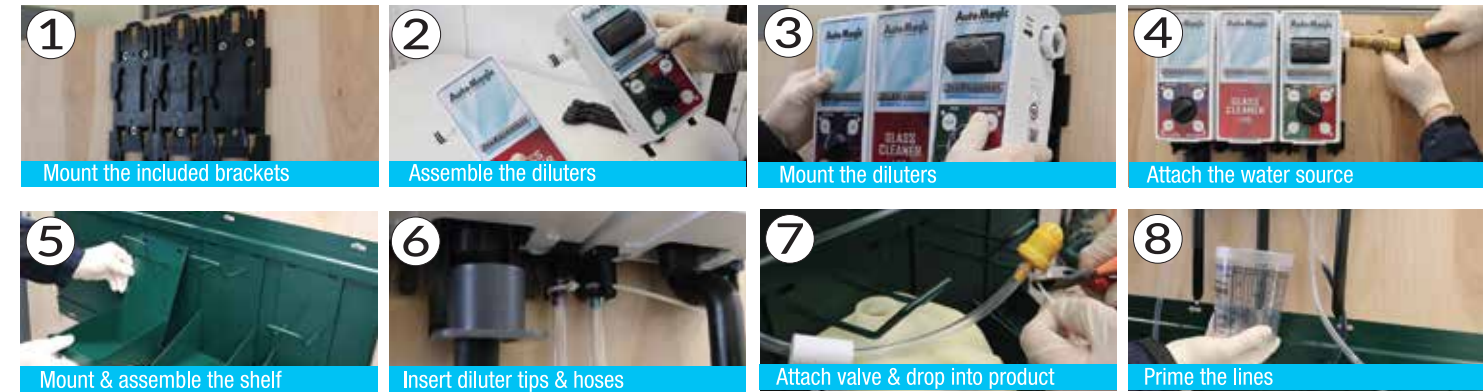

TRUADVANTAGE™ CONCENTRATES

A dilution solution for each step of the detailing process

Auto Magic's TruAdvantage™ highly-concentrated products are made up of seven must-have formulas that are perfectly mixed every time, with just a push of a button.

Product	Description	Application	Dilution Ratio
ULTRA CONCENTRATE SOAP	- Thick foaming action - Eliminates dirt & grime - Fresh cherry scent	- Clear coat - Single stage - Acrylic - Lacquers - Enamels - Fiberglass - Gelcoat paint - Powder-coated paint	1:640
ULTRA CONCENTRATE CERAMIC SPRAY	- Ceramic SiO2 Spray fortified coating - Excellent water repellent - Durable, long-lasting shine	Exteriors	1:10
ULTRA CONCENTRATE CLEANER/DRESSING	- Removes grease, grime & dirt - Safe for all interior surfaces - Restores surfaces to a rich, satin gloss	Interiors	1:5
ULTRA CONCENTRATE SPOT REMOVER	- Eliminates protein-based stains - Safe for carpet, fabric & upholstery	- Carpets - Upholstery - Fabric	1:32
ULTRA CONCENTRATE GLASS CLEANER	- Leaves surfaces sparkling clean - Safe for windows, mirrors & chrome	- Glass - Chrome	1:50
ULTRA CONCENTRATE WHEEL CLEANER	50 state compliant, non-acidic - Restores wheels to factory-like condition	- Wheels, tires - Wheel wells	1:5
ULTRA CONCENTRATE DEGREASER	- Heavy-duty, all-purpose cleaner - Gives engines & wheels a like-new shine	- Engines - Wheels, tires - Wheel wells	1:40

Easy To Set-Up